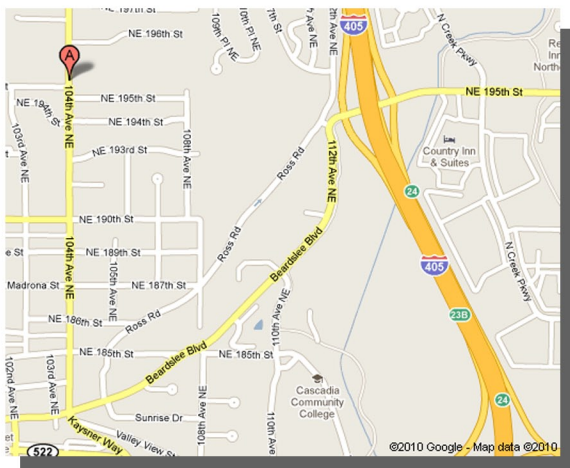

Chess4Life

Teaching life skills through chess

Friday Night Quads

www.chess4life.com

Join us

in Bothell!

Location:

19527 104th Ave NE, Bothell, WA

Hosted by:

Heritage Christian Academy

www.hcabothell.org

Register online - www.chess4life.com,
by phone (425)-283-0549, or on-site

Friday Night Quads are an excellent way for players to practice what they are learning in chess club, prepare for tournaments, and competitively improve their chess skills.

Anyone who can do a checkmate is encouraged to participate. Notation is encouraged.

Upcoming dates:

➔ March 12th

➔ April 9th

➔ March 26th

➔ May 14th

Every 2nd and 4th Friday

No Bothell Quads April 23rd

Quads start at 7:00pm

*Register by 6:45pm

K-12 students (parents of students competing and chess coaches who are willing to spend time afterward helping the students analyze games, are welcome to play as well)

Games are G/30 (30 minutes per player)

Cost is just $12 (Gold Members $6)

After all players are checked in, quads are formed by rating. The top four players form the first quad, the next four the 2nd quad, and so on

Winner of each quad receives a quad trophy. Four quad trophies may be turned in to receive the special 4-time quad winner trophy!

*Entrants registering after 6:45pm are subject to a $5 late fee and only if pairings director allows